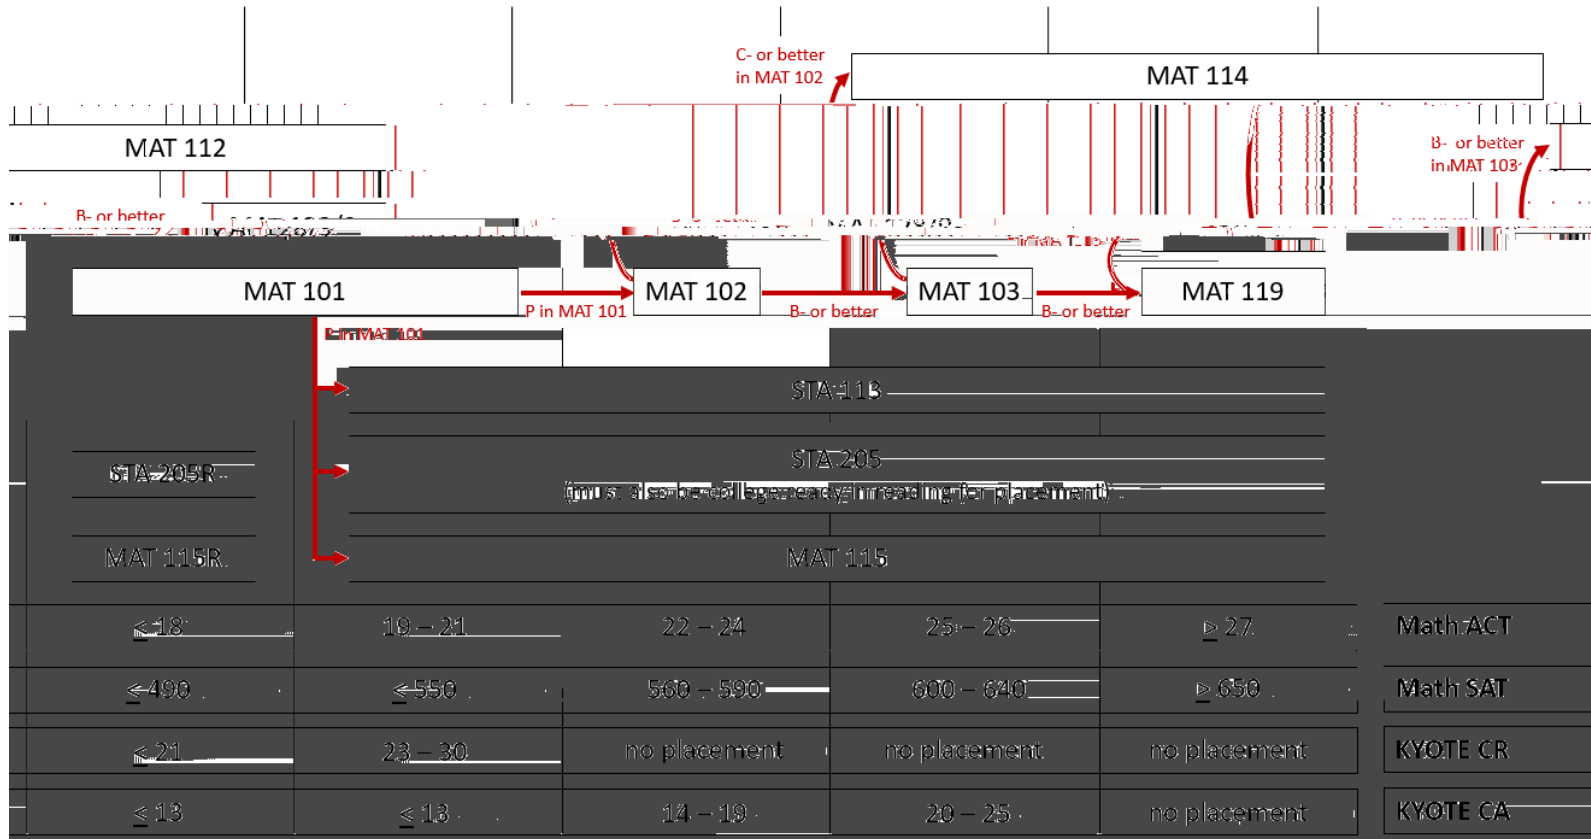

Placement in MAT/STA Courses – First-Time Freshmen / Transfer Students

Notes: MMath PSR of 102 does not necessarily guarantee placement into MAT 114. If registration is blocked, then the student must complete MAT 102 to satisfy the course pre

Placement in MAT/STA Courses – First-Time Freshmen / Transfer Students

ACT / SAT / KYOTE Placement

ALEKS Placement

Placement in MAT/STA Courses – Continuing Students with Developmental Coursework

Students in MAHD 092 / 095

Note: Students needing to complete MAT 102 may choose to complete the KYOTE College Algebra test to improve placement (this will be offered to continuing students). Additionally, they can choose to work in ALEKS independently.